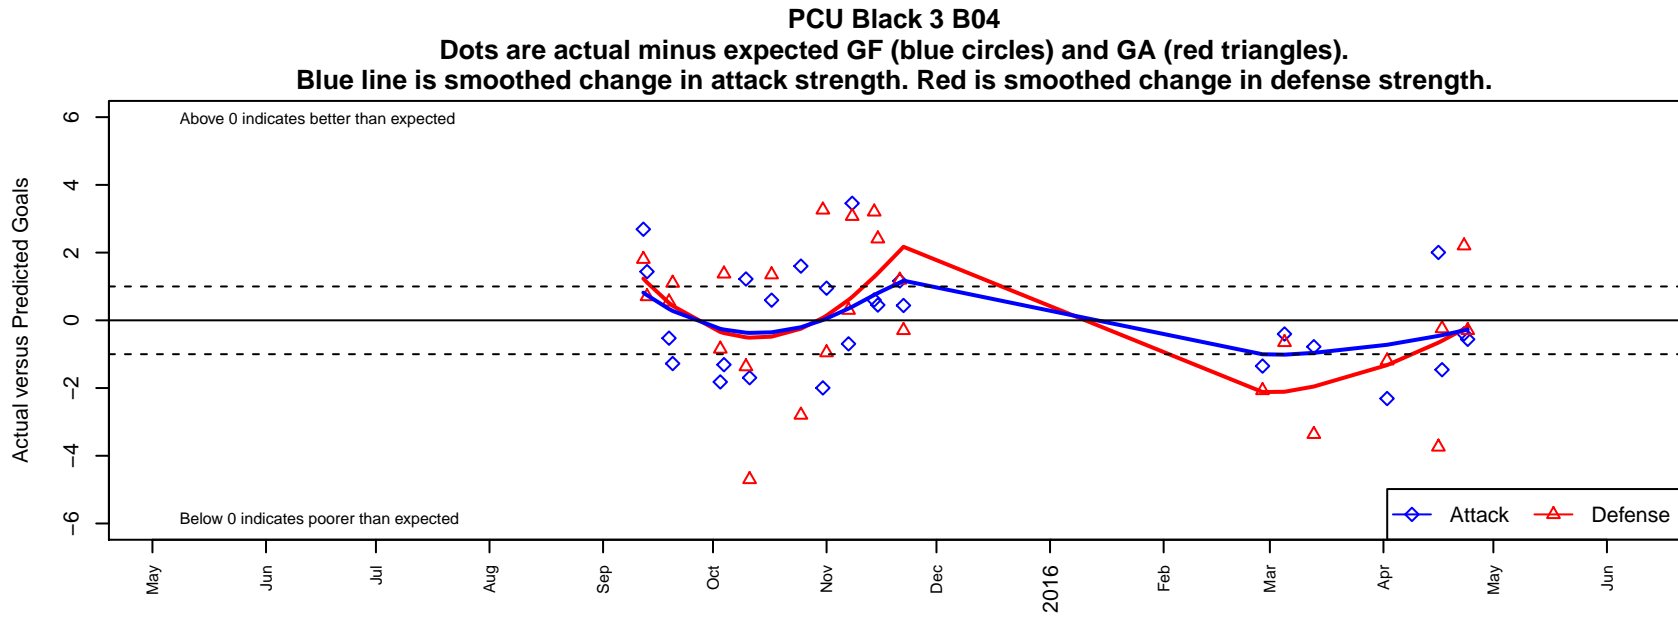

# PCU Black 3 B04

Portland City United SC  
Portland, OR  
B04 total strength=44  
attack=0.1 defense=0.05  
fall league = PTT B04 Div 2 White  
spr league = Spr OYS B04 Div 2 White

alt names used:  
PCU 04B Black 3  
PCU 04B Black 3  
PCU 04B Black 3

Venues played:  
2015 PTT B04 Division 2 White  
2015 OYS Founders Cup B04  
2015 Spr OYS B04 Division 2 White

**attack and defense variance (black dot)  
relative to other teams  
and top 10 in region**