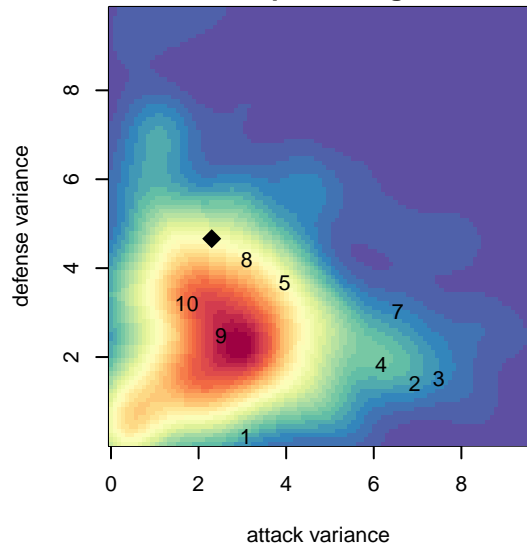

# PCU Black 3 B04

Portland City United SC  
Portland, OR  
B04 total strength=44  
attack=0.1 defense=0.05  
fall league = PTT B04 Div 2 White  
spr league = Spr OYS B04 Div 2 White

alt names used:  
PCU 04B Black 3  
PCU 04B Black 3  
PCU 04B Black 3

Venues played:  
2015 PTT B04 Division 2 White  
2015 OYS Founders Cup B04  
2015 Spr OYS B04 Division 2 White

**attack and defense variance (black dot)  
relative to other teams  
and top 10 in region**