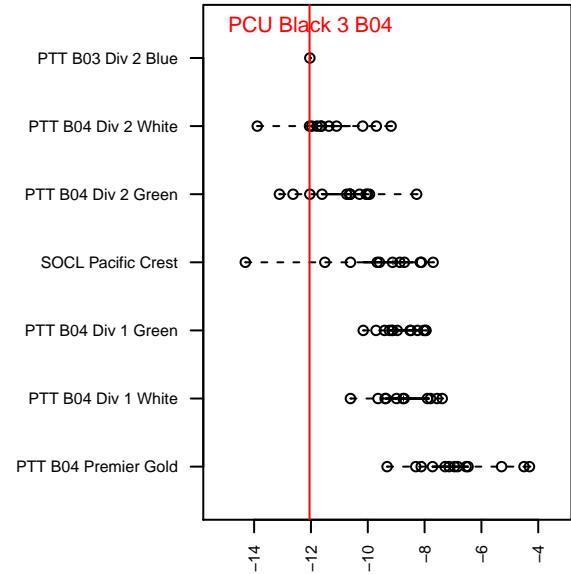

**attack and defense rating
relative to others at age
and all opponents in last 13 months**